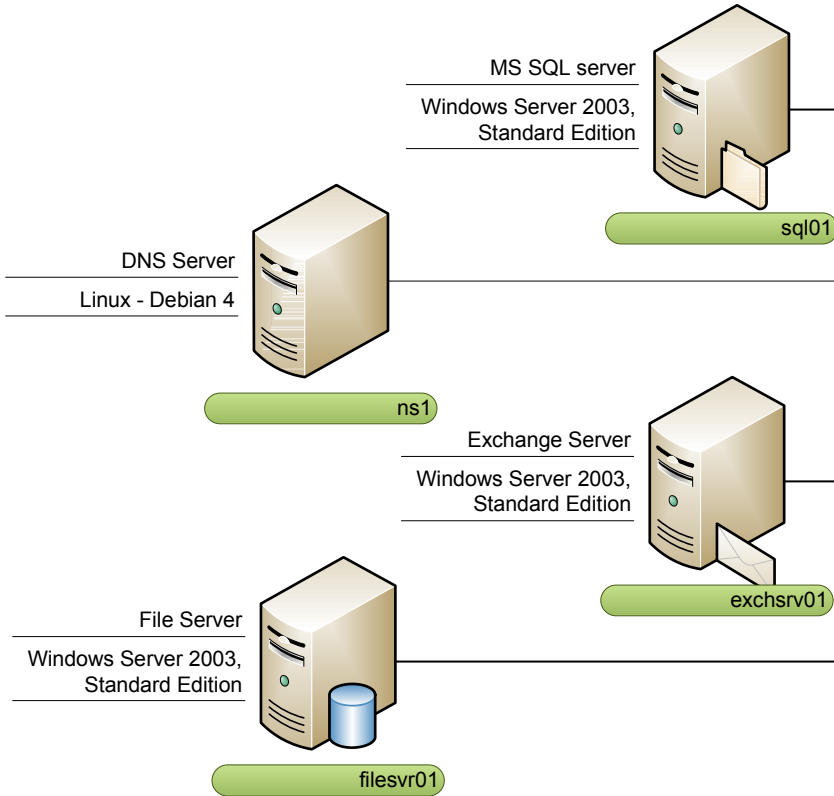

paraDATA

Agent

An off-site backup solution with secondary replication "ready to go"

paraDATA client runs on internal network servers/workstations backing up data to our remote paraDATA Server.

Customers have the option to have their data replicated to a second paraDATA server located hundreds of miles from the primary paraDATA server.

Proxurve Solutions NOC

St. Louis, MO

Proxurve Solutions NOC

733 W. Henry Indianapolis, IN

Data from each paraDATA client (server/workstation) is encrypted and then transmitted via the Internet to one of our paraDATA servers in our Tier 4 Level NOC.