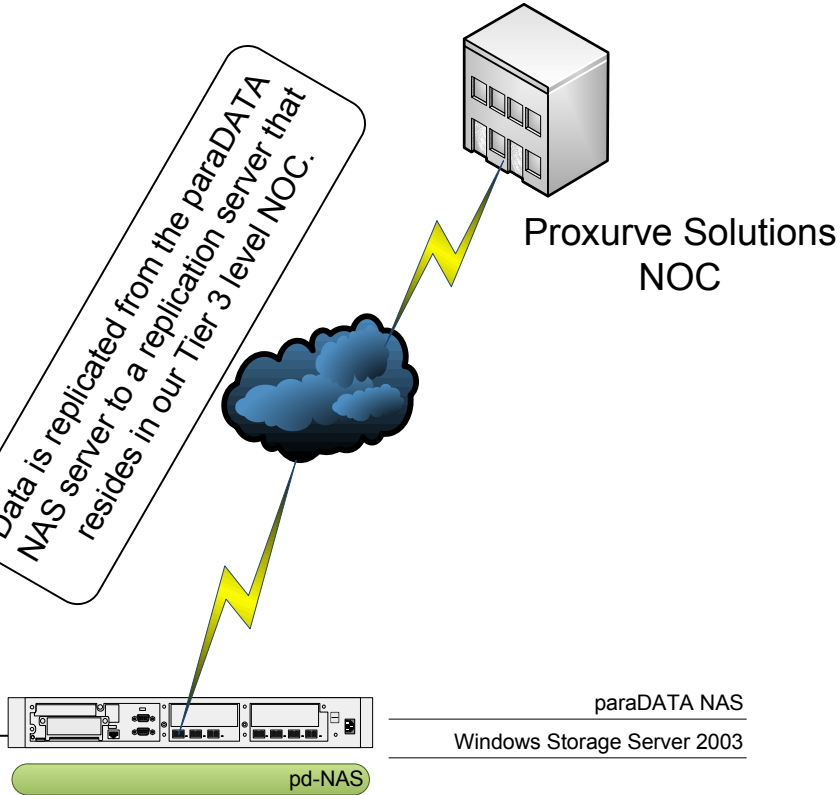

paraDATA
NAS
 A disk-to-disk, replication backup solution

paraDATA client runs on internal network servers backing up their data to the paraDATA NAS.

Data is replicated from the paraDATA NAS server to a replication server that resides in our Tier 3 level NOC.

paraDATA NAS stores the data from the internal network servers in an encrypted format. This is a disk-to-disk backup solution resulting in a faster, more reliable backup solution.