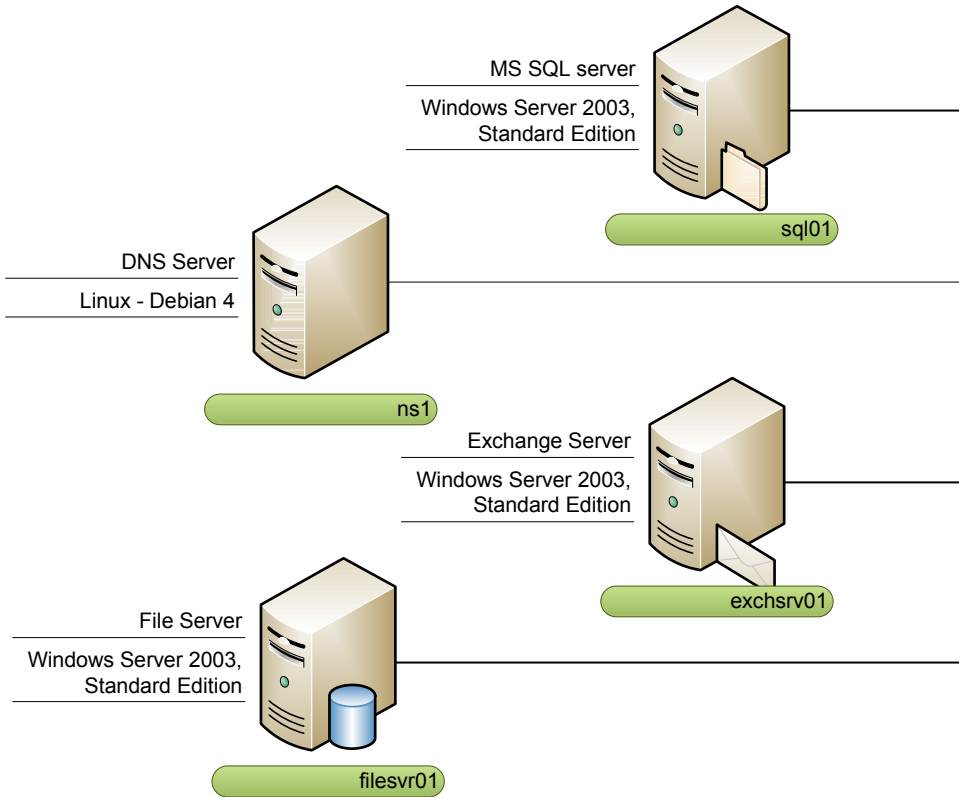

paraDATA
NAS
 A disk-to-disk, replication backup solution

paraDATA client runs on internal network servers backing up their data to the paraDATA NAS.

Data is replicated from the paraDATA NAS server to a replication server that resides in our Tier 3 level NOC.

paraDATA NAS stores the data from the internal network servers in an encrypted format. This is a disk-to-disk backup solution resulting in a faster, more reliable backup solution.